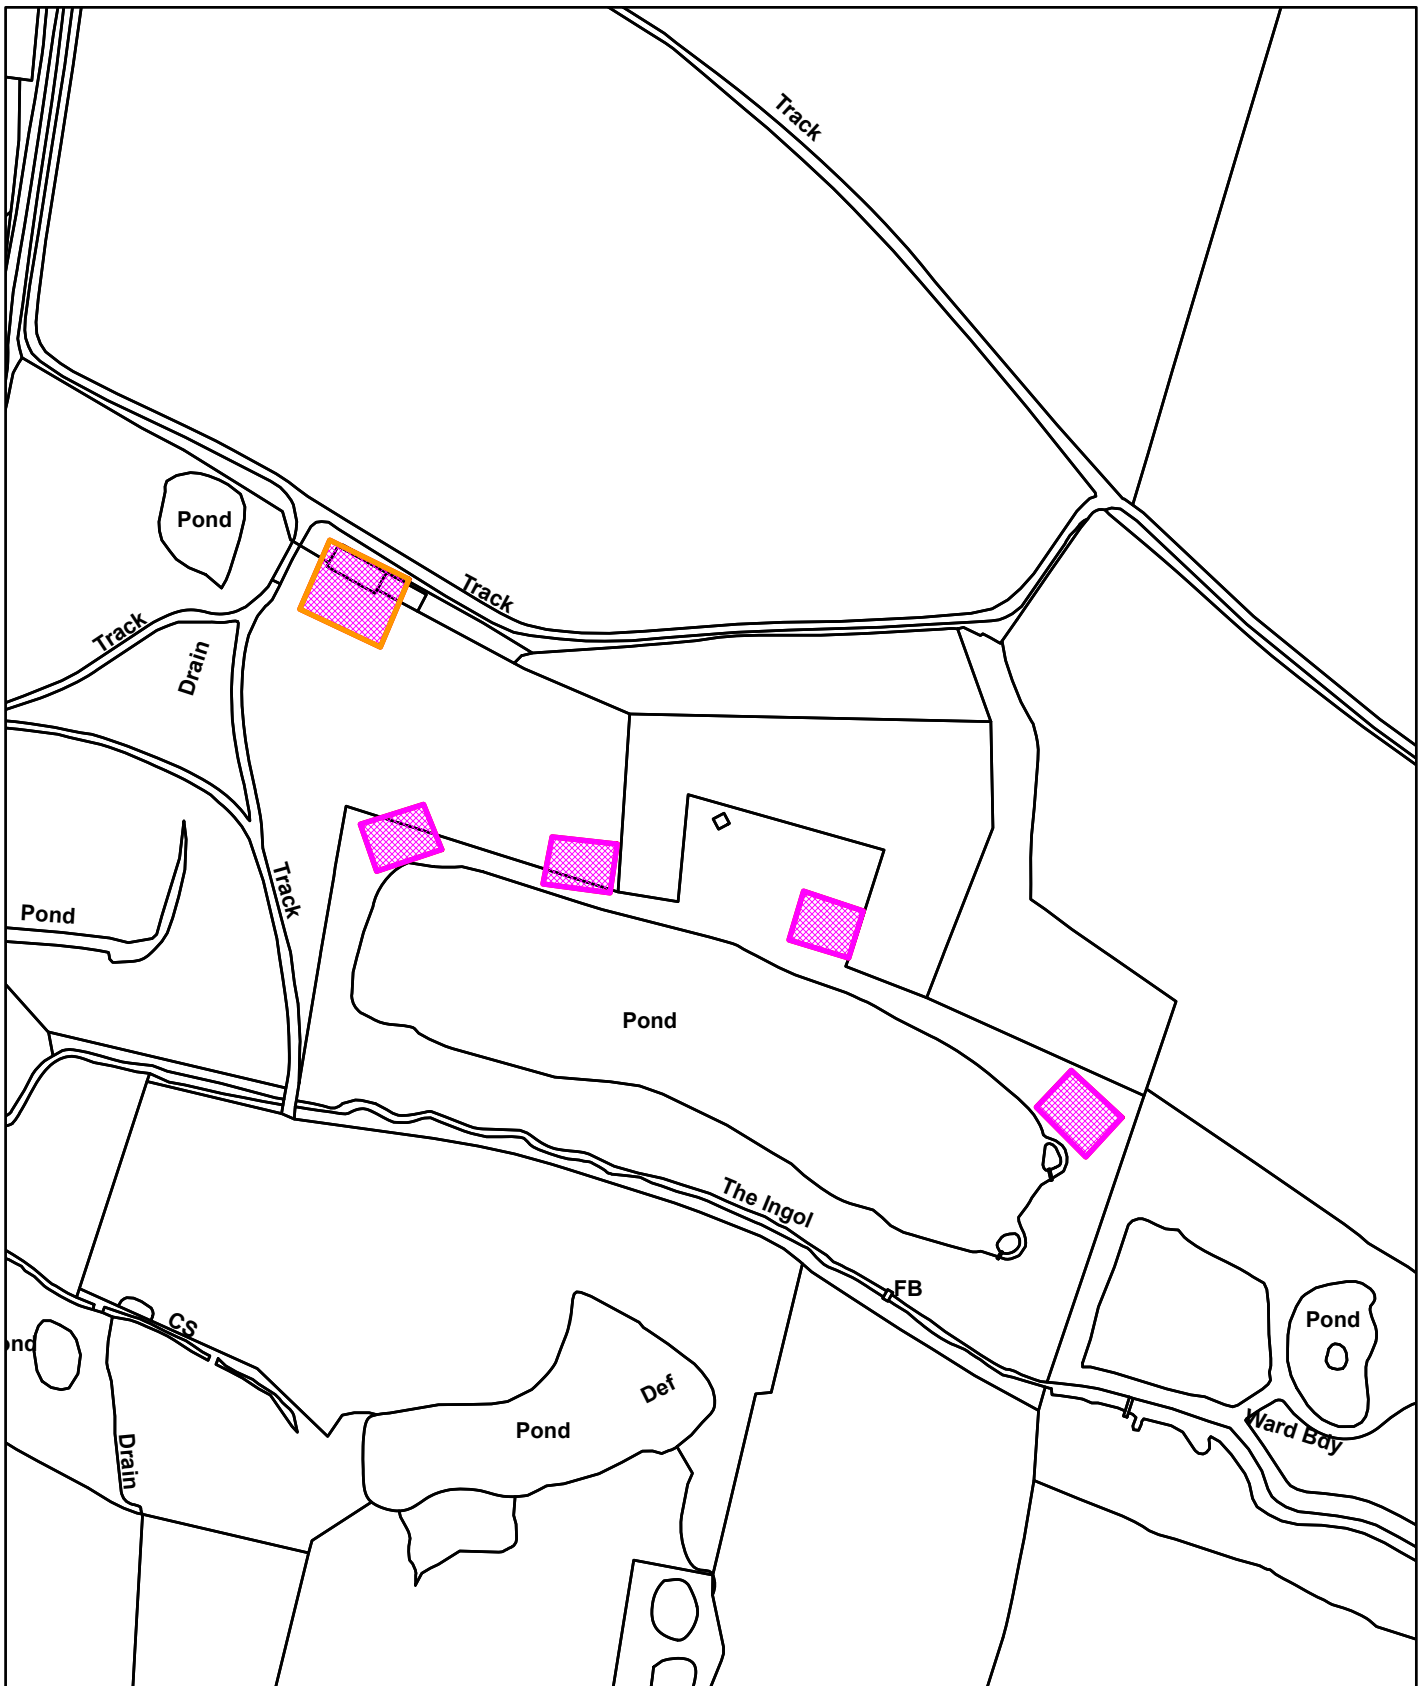

23/00367/F

Deer Park East of St Thomas Lane Snettisham PE31 6SR

© Crown copyright and database rights 2023
Ordnance Survey 100024314

19/07/2023